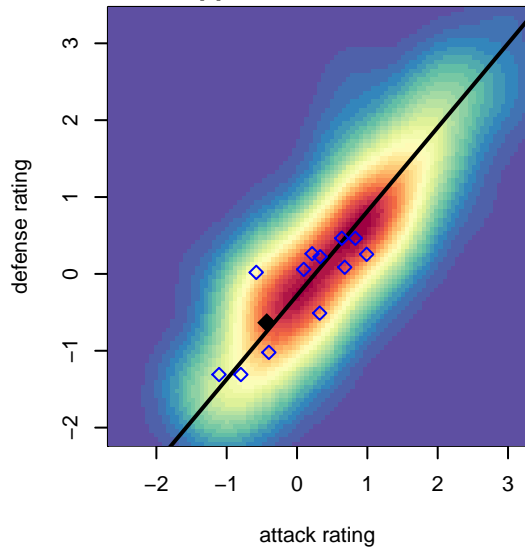

Valor Maroon Hill G05

Valor FC
 Spokane, WA
 G05 total strength=646
 attack=0.65 defense=0.53
 fall league = PSPL Classic 1 – East U13
 spr league = Spr PSPL EWA – '05 Classic 1 – I

alt names used:
 IEYSA G05 Valor SC Maroon Hill
 IEYSA G05 Valor SC Maroon Hill

Venues played:
 2017 PSPL Classic 1 – East U13
 2017 Spr PSPL EWA – '05 Classic 1 – East U1

**attack and defense variance (black dot)
relative to other teams
and top 10 in region**

**attack and defense rating
relative to others at age
and all opponents in last 13 months**