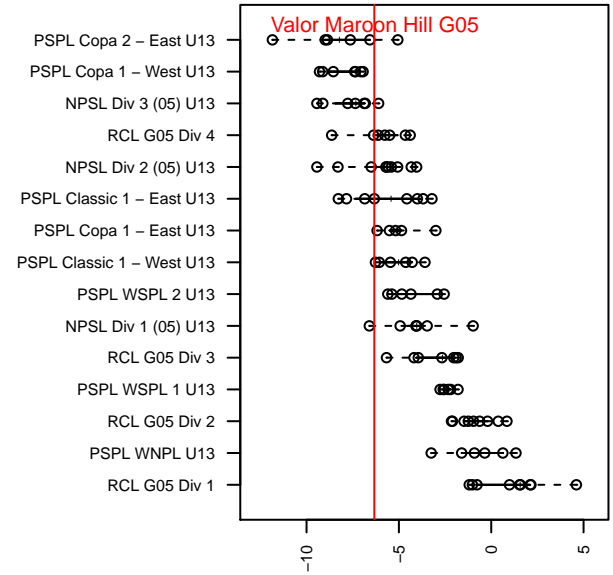

Valor Maroon Hill G05

Valor FC
 Spokane, WA
 G05 total strength=646
 attack=0.65 defense=0.53
 fall league = PSPL Classic 1 – East U13
 spr league = Spr PSPL EWA – '05 Classic 1 – I

alt names used:
 IEYSA G05 Valor SC Maroon Hill
 IEYSA G05 Valor SC Maroon Hill

Venues played:
 2017 PSPL Classic 1 – East U13
 2017 Spr PSPL EWA – '05 Classic 1 – East U1

**attack and defense variance (black dot)
relative to other teams
and top 10 in region**

**attack and defense rating
relative to others at age
and all opponents in last 13 months**