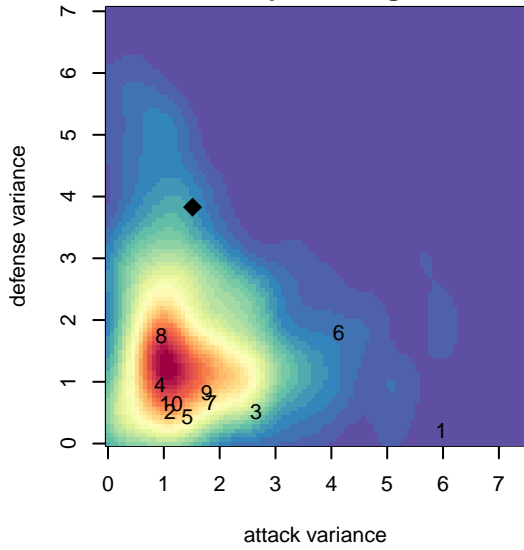

Valor Maroon Hill G05

Valor FC
 Spokane, WA
 G05 total strength=646
 attack=0.65 defense=0.53
 fall league = PSPL Classic 1 – East U13
 spr league = Spr PSPL EWA – '05 Classic 1 – I

alt names used:
 IEYSA G05 Valor SC Maroon Hill
 IEYSA G05 Valor SC Maroon Hill

Venues played:
 2017 PSPL Classic 1 – East U13
 2017 Spr PSPL EWA – '05 Classic 1 – East U1

**attack and defense variance (black dot)
relative to other teams
and top 10 in region**

**attack and defense rating
relative to others at age
and all opponents in last 13 months**