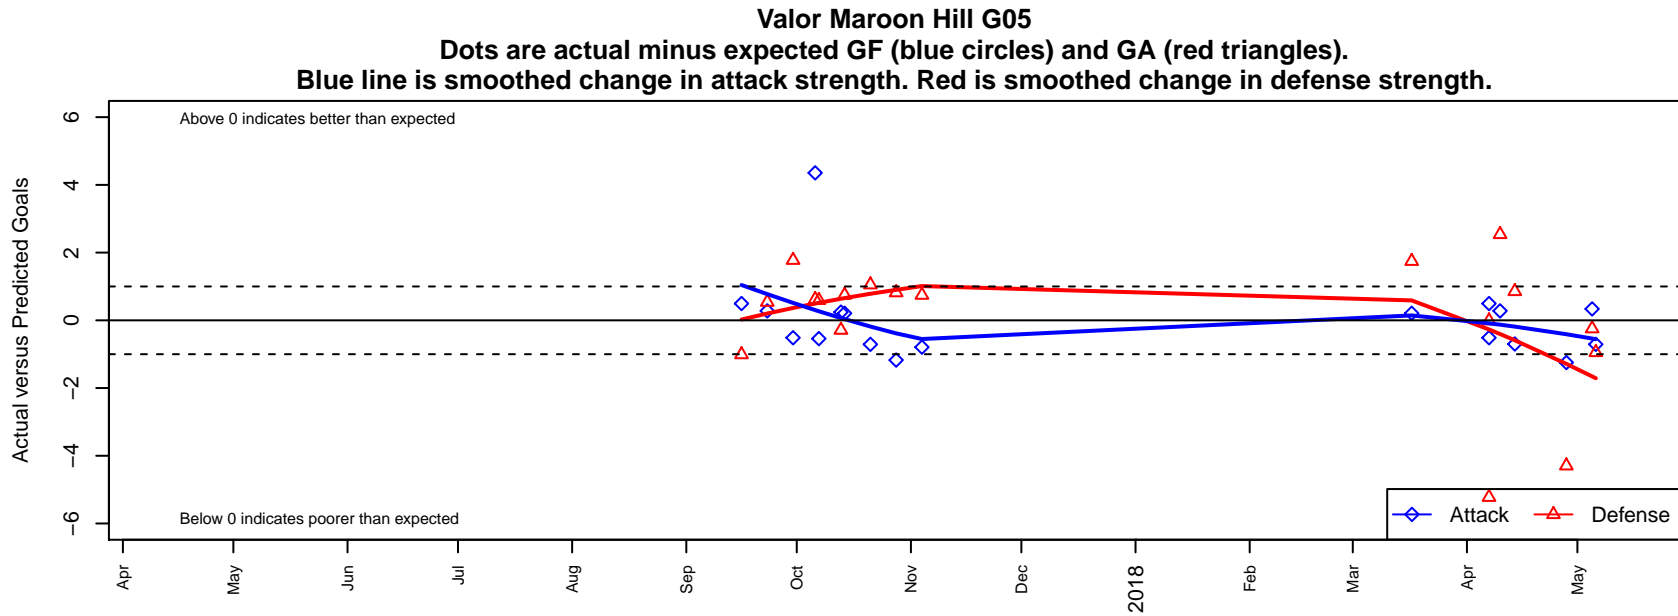

**attack and defense variance (black dot)
relative to other teams
and top 10 in region**

**attack and defense rating
relative to others at age
and all opponents in last 13 months**

Valor Maroon Hill G05

Valor FC
Spokane, WA
G05 total strength=646
attack=0.65 defense=0.53
fall league = PSPL Classic 1 – East U13
spr league = Spr PSPL EWA – '05 Classic 1 – I

alt names used:
IEYSA G05 Valor SC Maroon Hill
IEYSA G05 Valor SC Maroon Hill

Venues played:
2017 PSPL Classic 1 – East U13
2017 Spr PSPL EWA – '05 Classic 1 – East U1